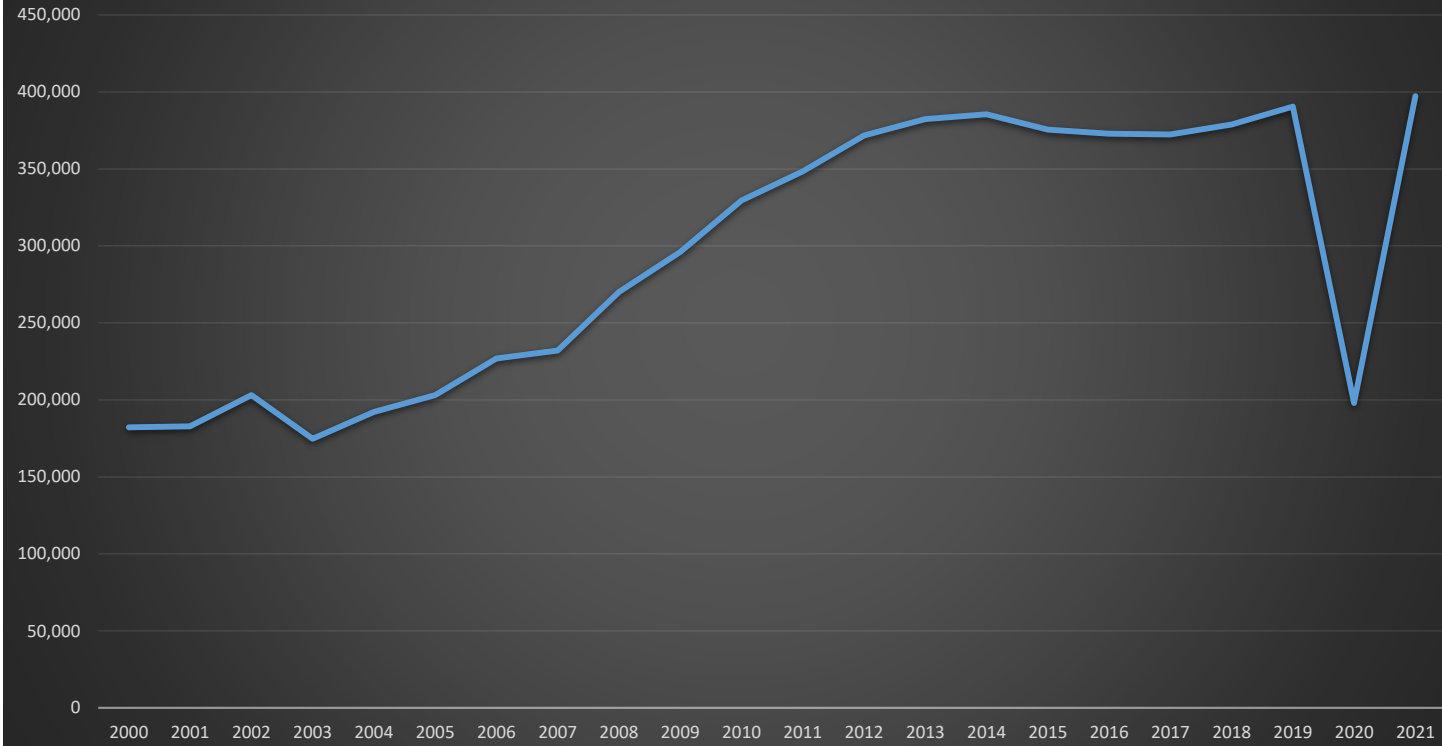

### Durango-La Plata County Airport Total Passengers 2000-2021

	2000	2001	2002	2003	2004	2005	2006	2007	2008	2009	2010	2011	2012	2013	2014	2015	2016	2017	2018	2019	2020	2021
Enplaned	91,276	91,405	102,175	86,198	96,560	101,742	113,516	116,310	134,386	148,077	163,611	174,805	186,567	191,980	193,537	189,326	187,393	186,491	190,373	195,396	99,390	199,677
Deplaned	90,980	91,353	101,003	88,555	95,555	101,418	113,387	115,690	135,716	148,011	165,947	173,609	185,114	190,300	192,024	186,167	185,544	185,836	188,503	195,110	98,496	197,616
<b>Total</b>	<b>182,256</b>	<b>182,758</b>	<b>203,178</b>	<b>174,753</b>	<b>192,115</b>	<b>203,160</b>	<b>226,903</b>	<b>232,000</b>	<b>270,102</b>	<b>296,088</b>	<b>329,558</b>	<b>348,414</b>	<b>371,681</b>	<b>382,280</b>	<b>385,561</b>	<b>375,493</b>	<b>372,937</b>	<b>372,327</b>	<b>378,876</b>	<b>390,506</b>	<b>197,886</b>	<b>397,293</b>