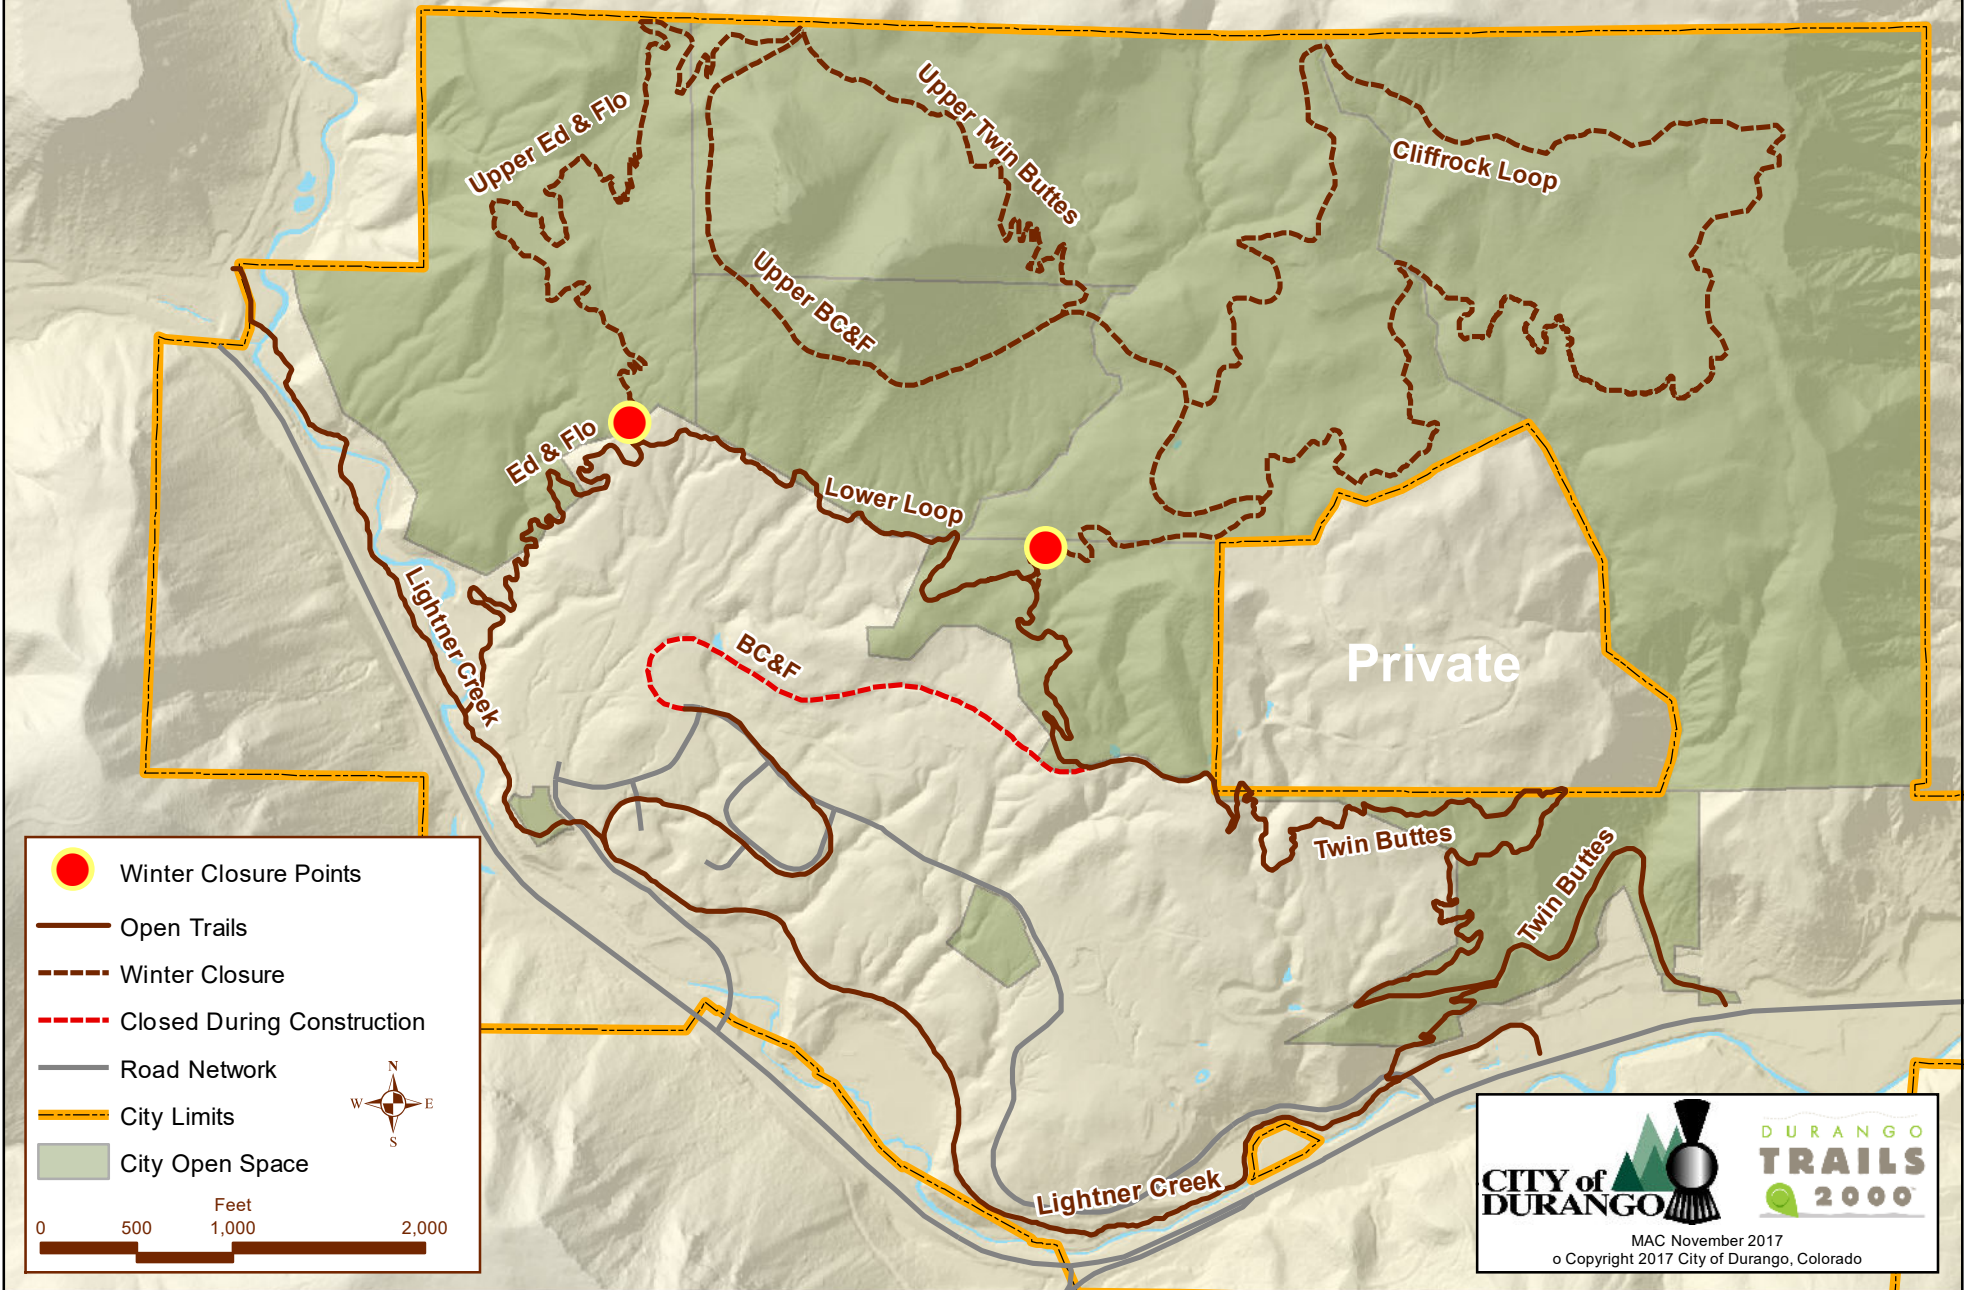

# Twin Buttes Open Space & Trails

Winter Closure Points

Open Trails

Winter Closure

Closed During Construction

Road Network

City Limits

City Open Space

0 500 1,000 2,000  
Feet

**CITY of DURANGO**

**DURANGO TRAILS 2000**

MAC November 2017  
© Copyright 2017 City of Durango, Colorado