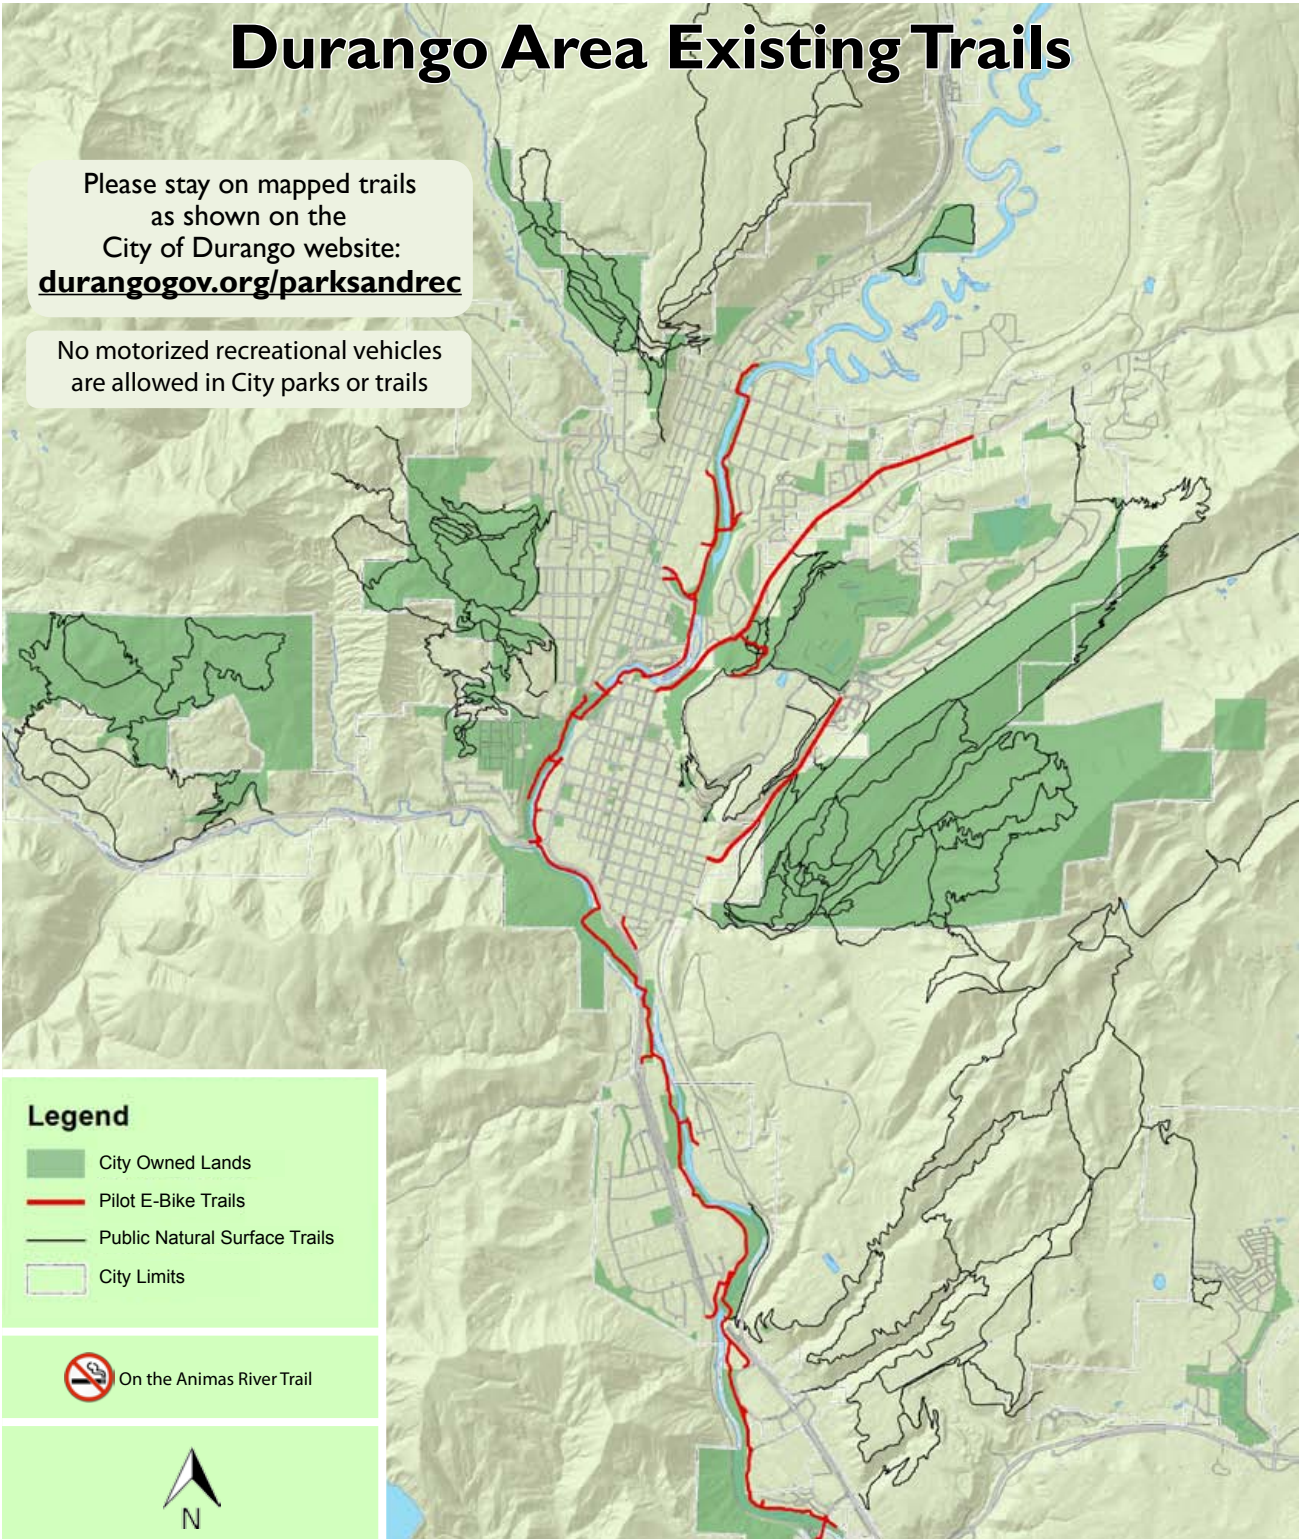

Durango Area Existing Trails

Please stay on mapped trails
as shown on the
City of Durango website:
durangogov.org/parksandrec

No motorized recreational vehicles
are allowed in City parks or trails

Legend

-  City Owned Lands
-  Pilot E-Bike Trails
-  Public Natural Surface Trails
-  City Limits

 On the Animas River Trail