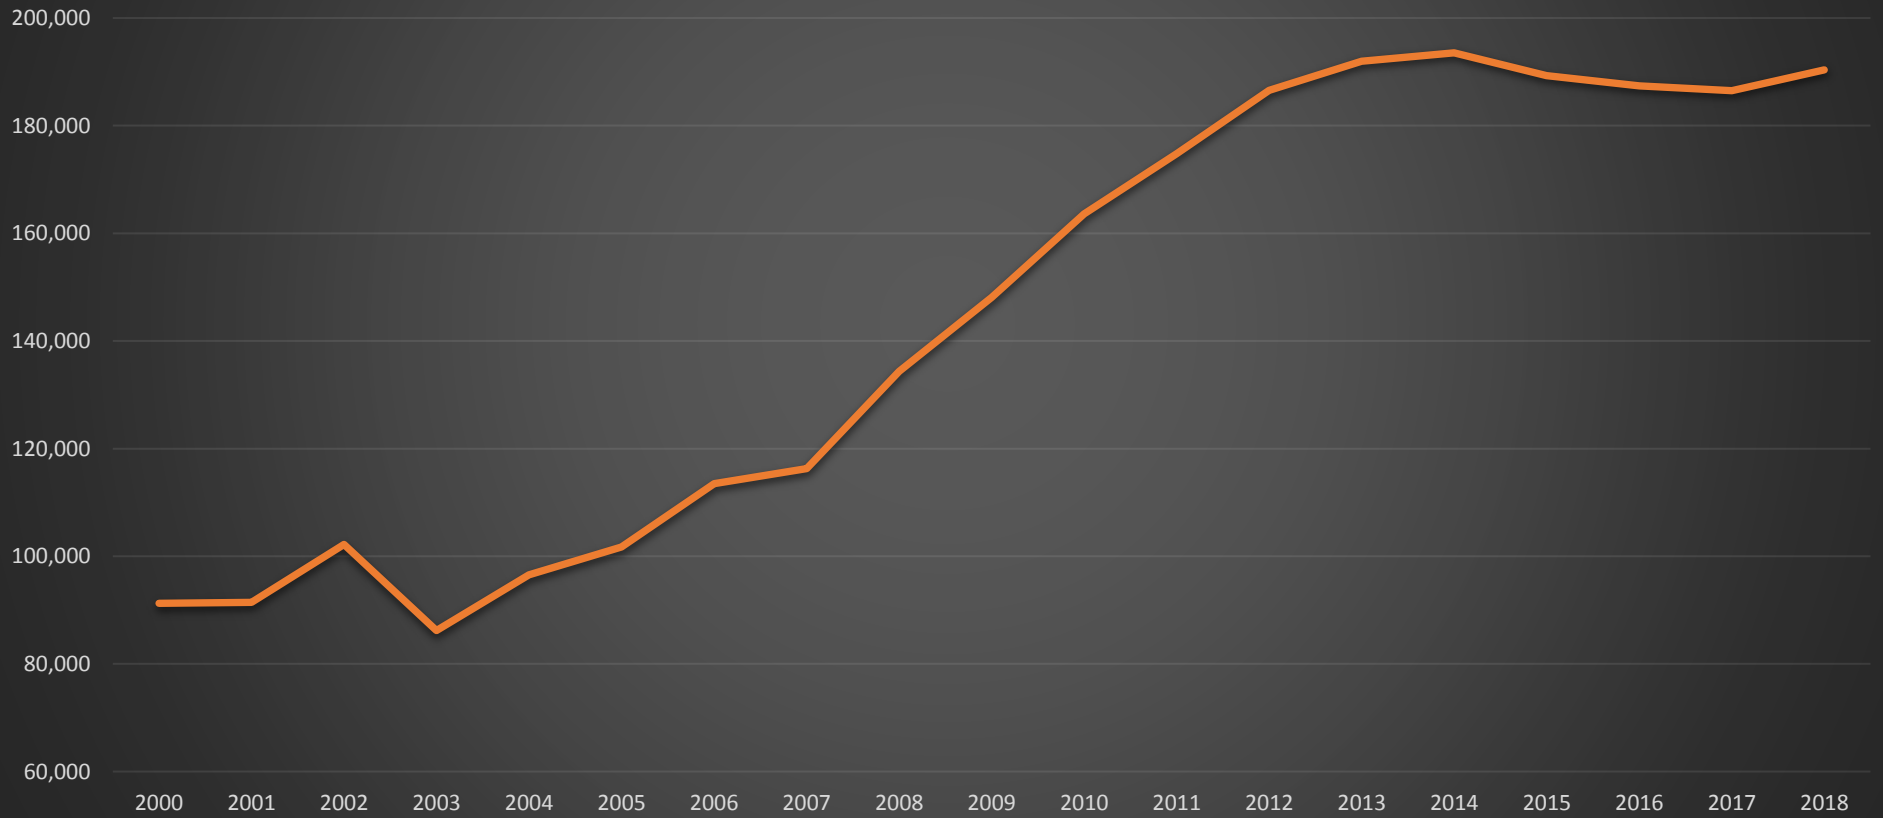

Durango-La Plata County Airport

Enplaned Passengers 2000-2018

2000	2001	2002	2003	2004	2005	2006	2007	2008	2009	2010	2011	2012	2013	2014	2015	2016	2017	2018
91,276	91,405	102,175	86,198	96,560	101,742	113,516	116,310	134,386	148,077	163,611	174,805	186,567	191,980	193,537	189,326	187,393	186,491	190,373